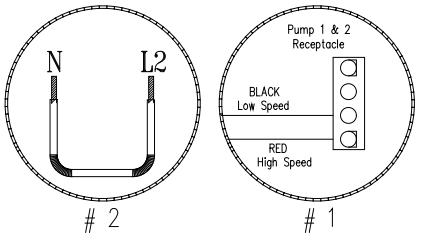

(Old Style Board - Pre Surface Mount)

33-0025

LEGEND	
	- 1/4" QUICK CONNECT
	- 1/4" QUICK CONNECT PIGGYBACK
	- FORK CONNECTOR
	- RING CONNECTOR
	- SOCKET CONNECTOR
	- PIN CONNECTOR

HYDRO-QUIP
CORONA, CA (909) 273-7575

Manufacture Notes: # 1 Please Note Black Wire is low speed on Pumps 1 and 2

Dwg. No. D222A0-DKPQY89-CNS

Drawn CDV
Date 10.12.98

Rev 8
Wire Color Code

BAJA

2 This Jumper May Be Present On Some Models Between the Neutral Terminal and Line 2 and MUST NOT be Removed