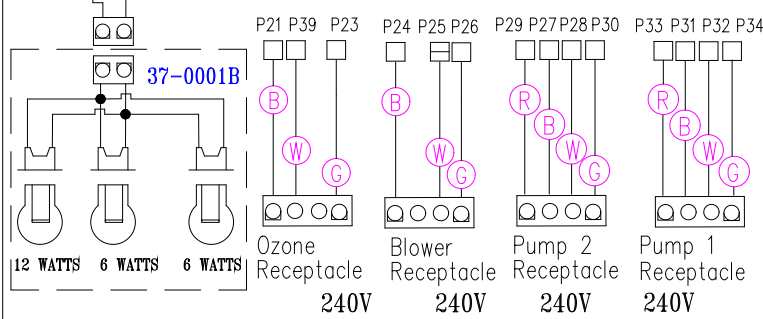

(Old Style Board - Pre Surface Mount)

33-0025

LEGEND	
	- 1/4" QUICK CONNECT
	- 1/4" QUICK CONNECT PIGGYBACK
	- FORK CONNECTOR
	- RING CONNECTOR
	- SOCKET CONNECTOR
	- PIN CONNECTOR

HYDRO-QUIP
CORONA, CA (909) 273-7575

Manufacture Notes: # 1 Please Note Black Wire is low speed on Pumps 1 and 2

Dwg. No. D222A0-DKPQY89-CNS

Drawn CDV
Date 10.12.98

Rev 8
Wire Color Code

BAJA

2 This Jumper May Be Present On Some Models Between the Neutral Terminal and Line 2 and MUST NOT be Removed