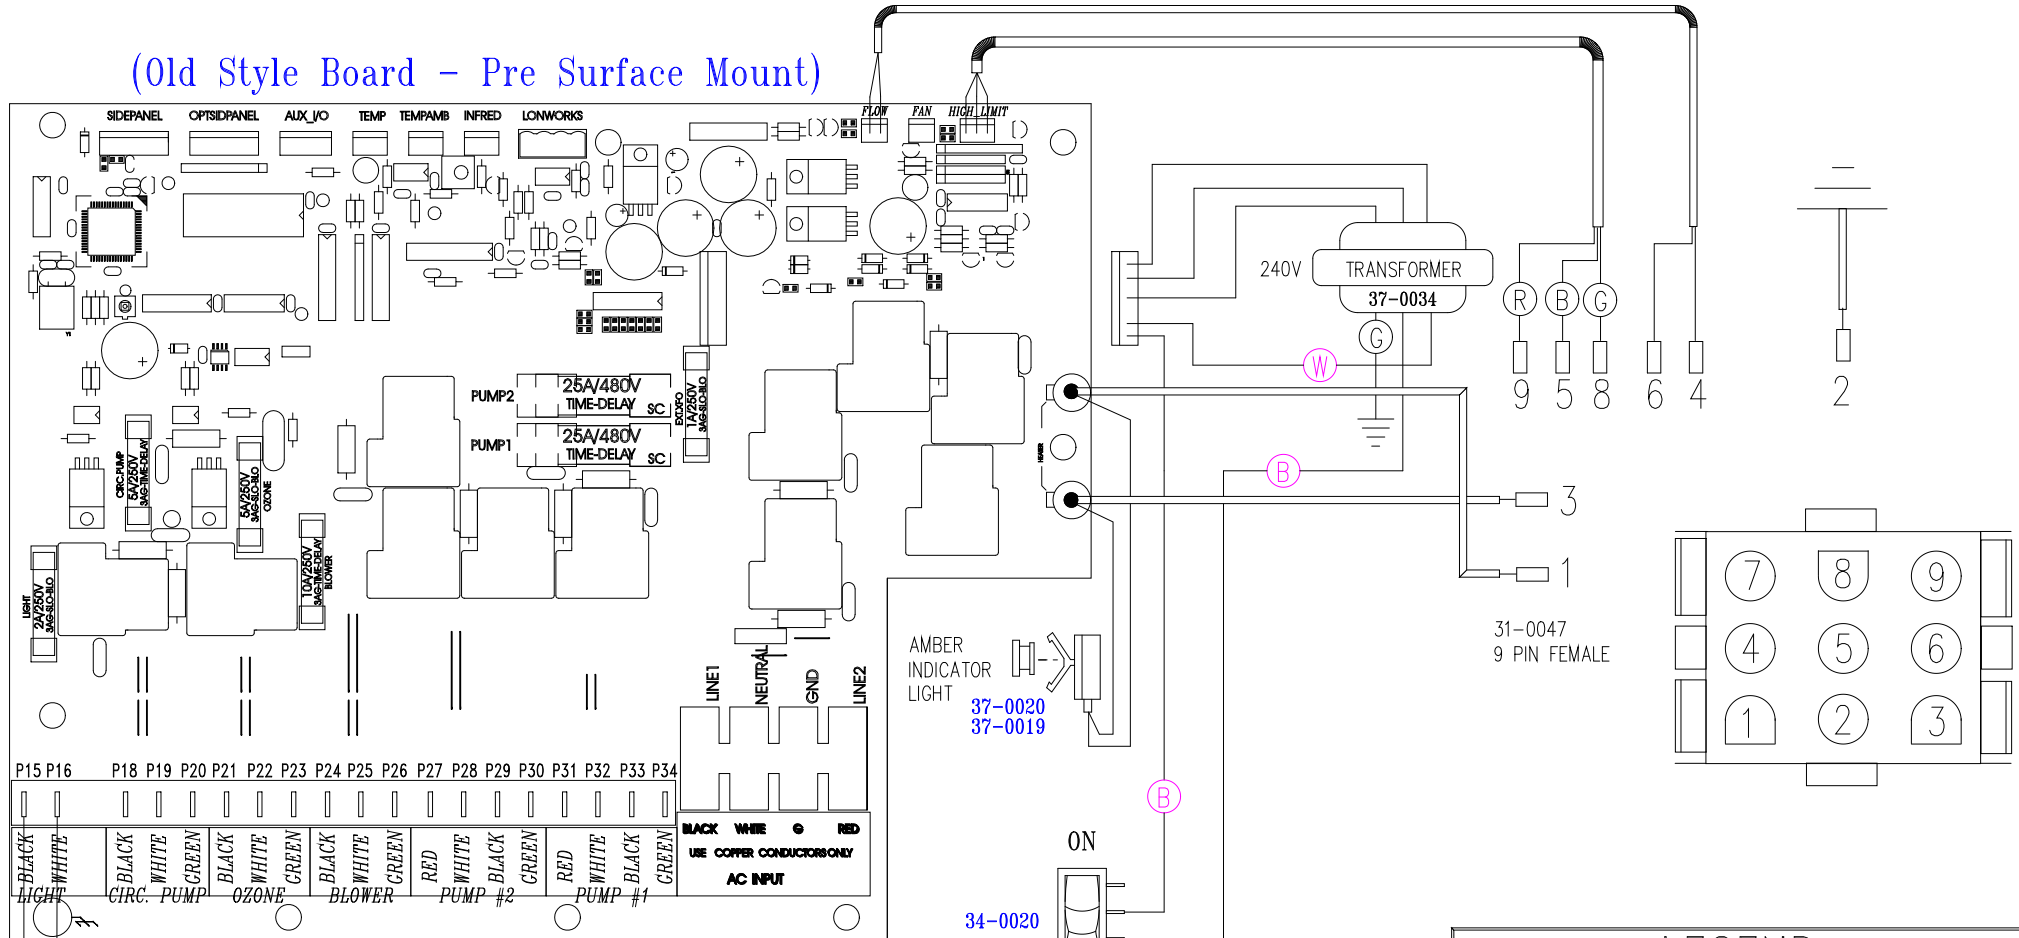

(Old Style Board - Pre Surface Mount)

33-0025

LEGEND	
	- 1/4" QUICK CONNECT
	- 1/4" QUICK CONNECT PIGGYBACK
	- FORK CONNECTOR
	- RING CONNECTOR
	- SOCKET CONNECTOR
	- PIN CONNECTOR

HYDRO-QUIP
CORONA, CA (909) 273-7575

Manufacture Notes: # 1 Please Note Black Wire is low speed on Pumps 1 and 2

Dwg. No. D222A0-DKPQY89-CNS

Drawn CDV
Date 10.12.98

Rev 8
Wire Color Code

BAJA

2 This Jumper May Be Present On Some Models Between the Neutral Terminal and Line 2 and MUST NOT be Removed

Diagram No. 4607-XS

Wire Color Code
B - Black G - Green
Br - Brown Bl - Blue
R - Red V - Violet
O - Orange W - White
Y - Yellow Gr - Gray